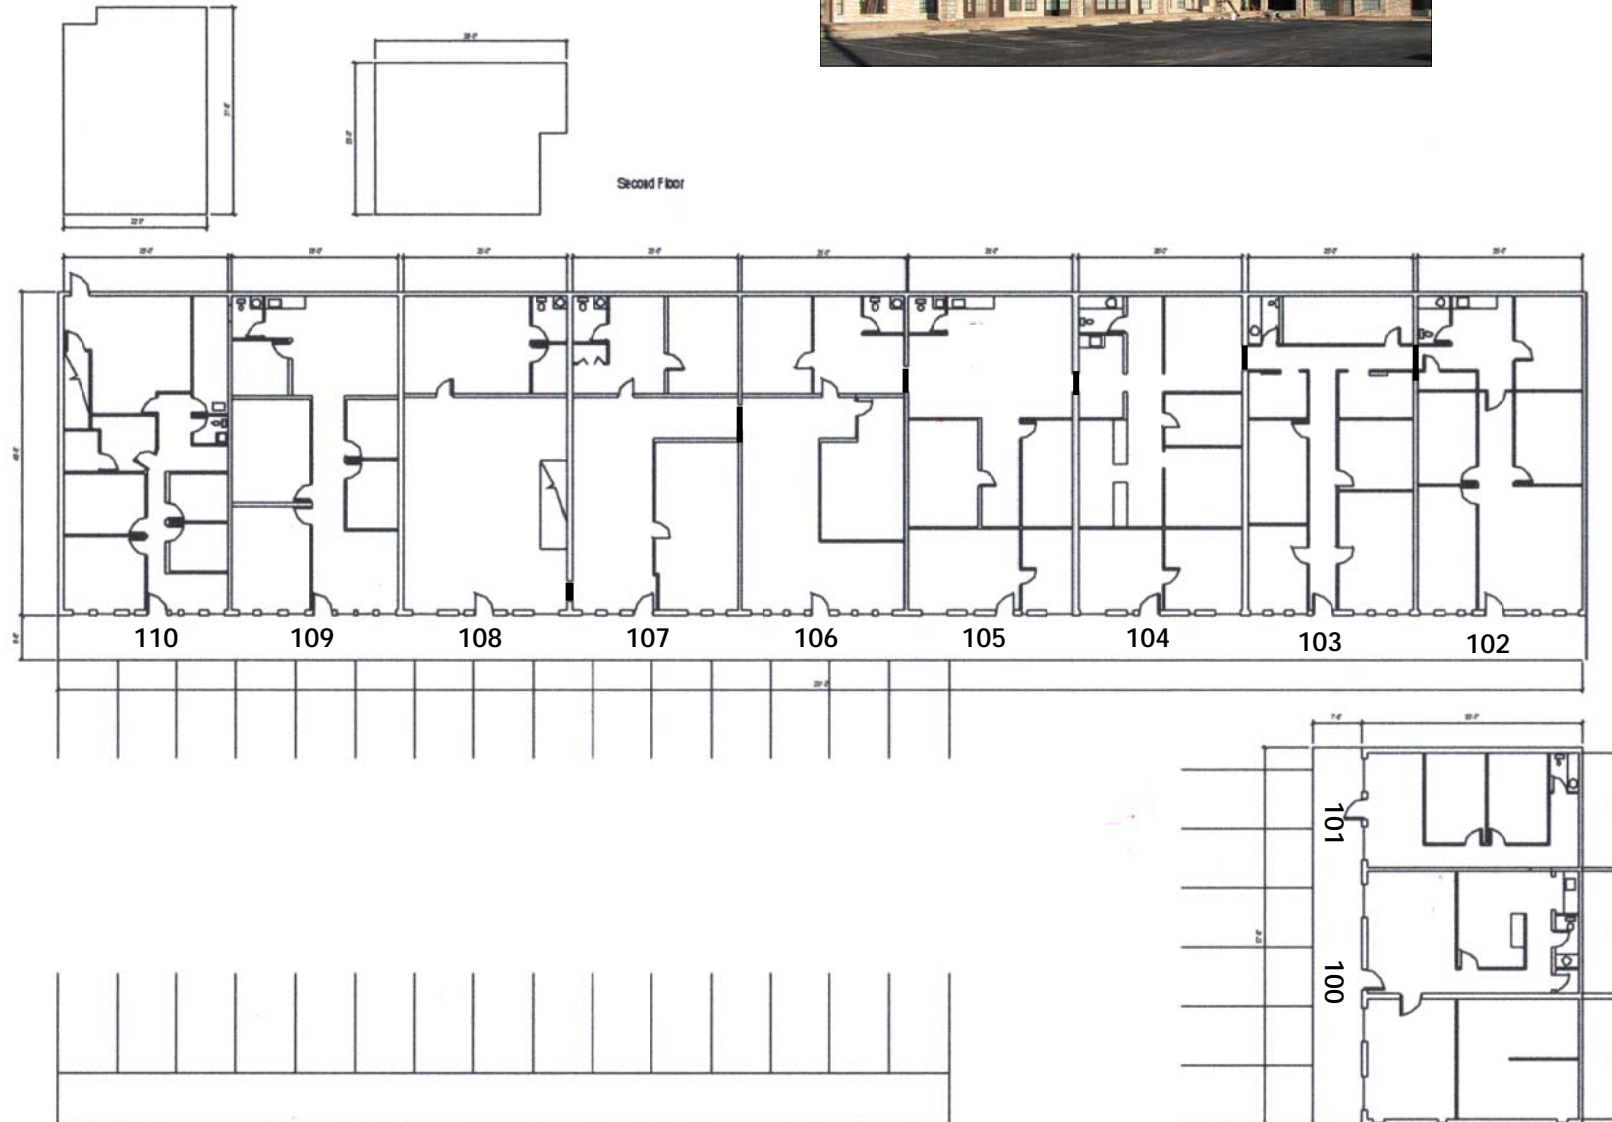

BRINKMAN
COMMERCIAL PROPERTIES

Harvey Brinkman, Broker/Realtor
830.896.8888
www.harveybrinkman.com

NORTH POINTE PLAZA

874 Harper Road
Kerrville, Texas

Scale 1/8" = 1'0"

All measurements and figures are approximate. No warranty of representation is made by Brinkman Commercial Properties or Harvey Brinkman.